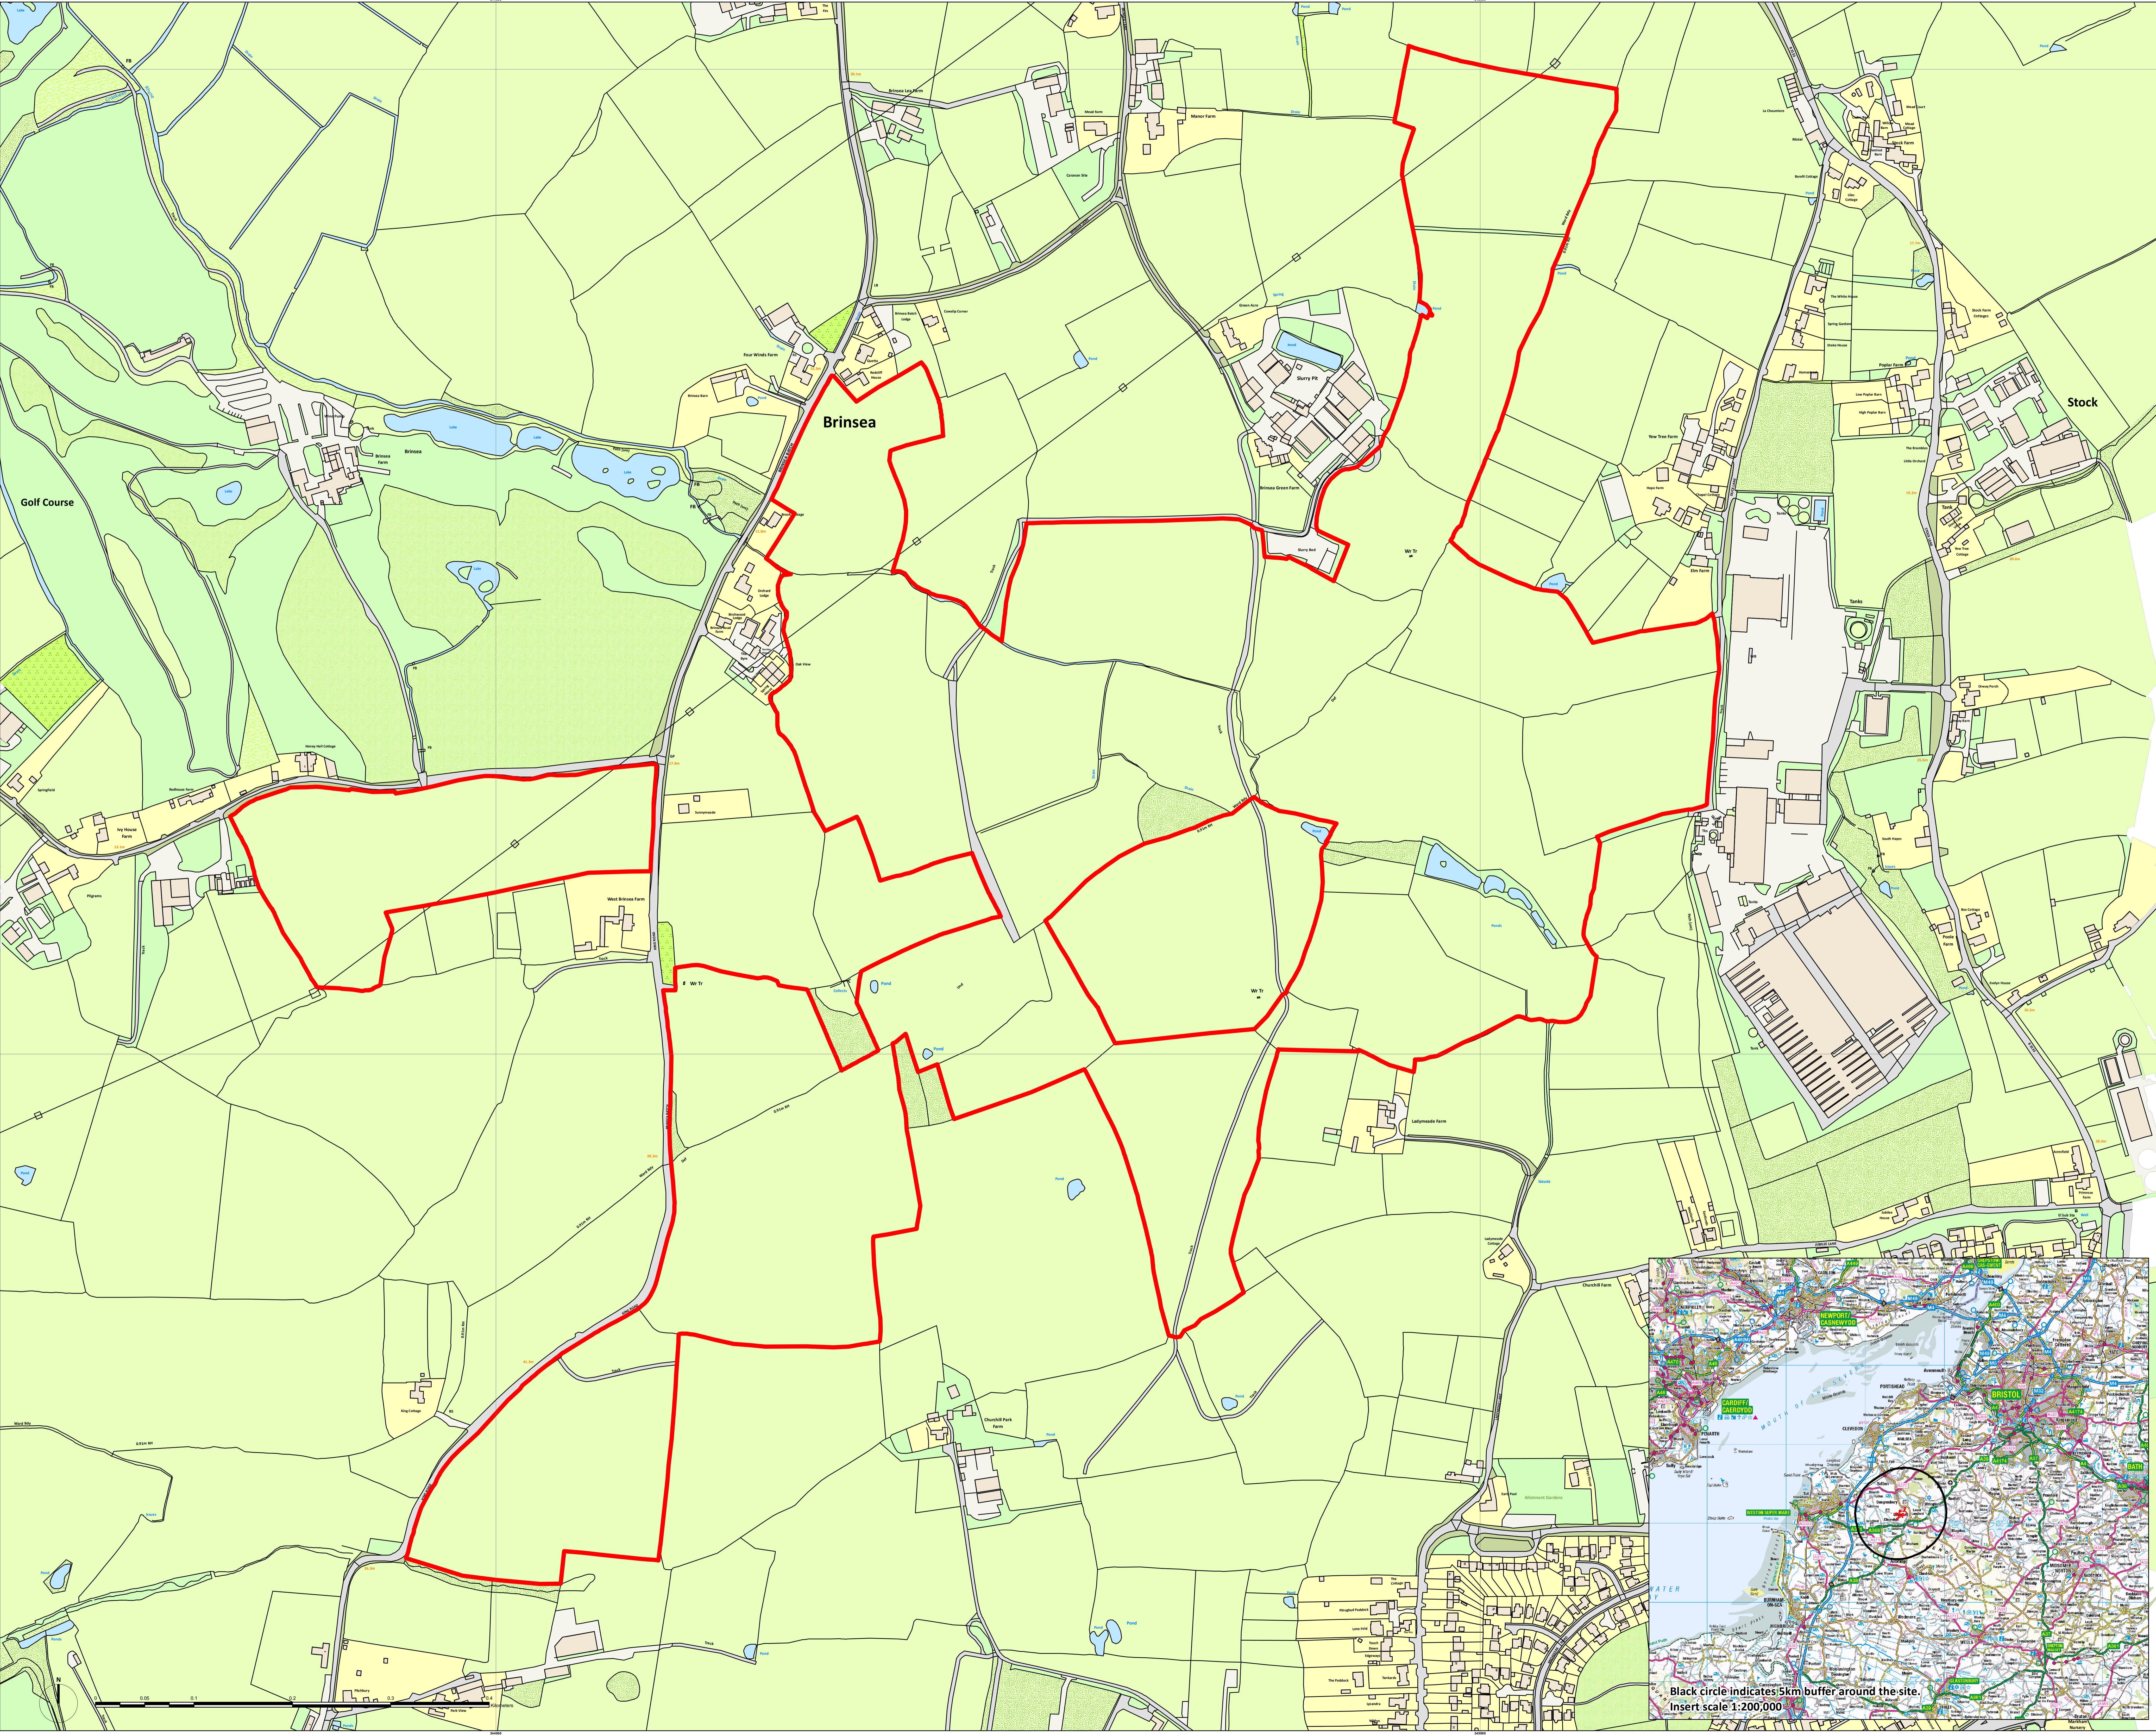

LEGEND

— Site

01	Text added	23/05/2023
02	Colors revised	23/05/2023
03		23/05/2023
Issue:	Issue Details	Date

Client:
JBM
Project:
Honeyhall Solar Farm
Drawing Title:
Site Location Plan
Drawing No: 1120102-ADAS-XX-XX-DR-P-8001
Scale: 1:2,000 at A0
Drawn by: NH
Checked by: DH
Date: 22/05/2023

© Crown copyright and database rights (2023) 01 0000188000
For reference purposes only. No further copies may be made.
ADAS, 128 The Ridgeway, Wellesbourne, Warwick, CV35 9EF
Tel: 01927 550000
© R44 ADAS LTD