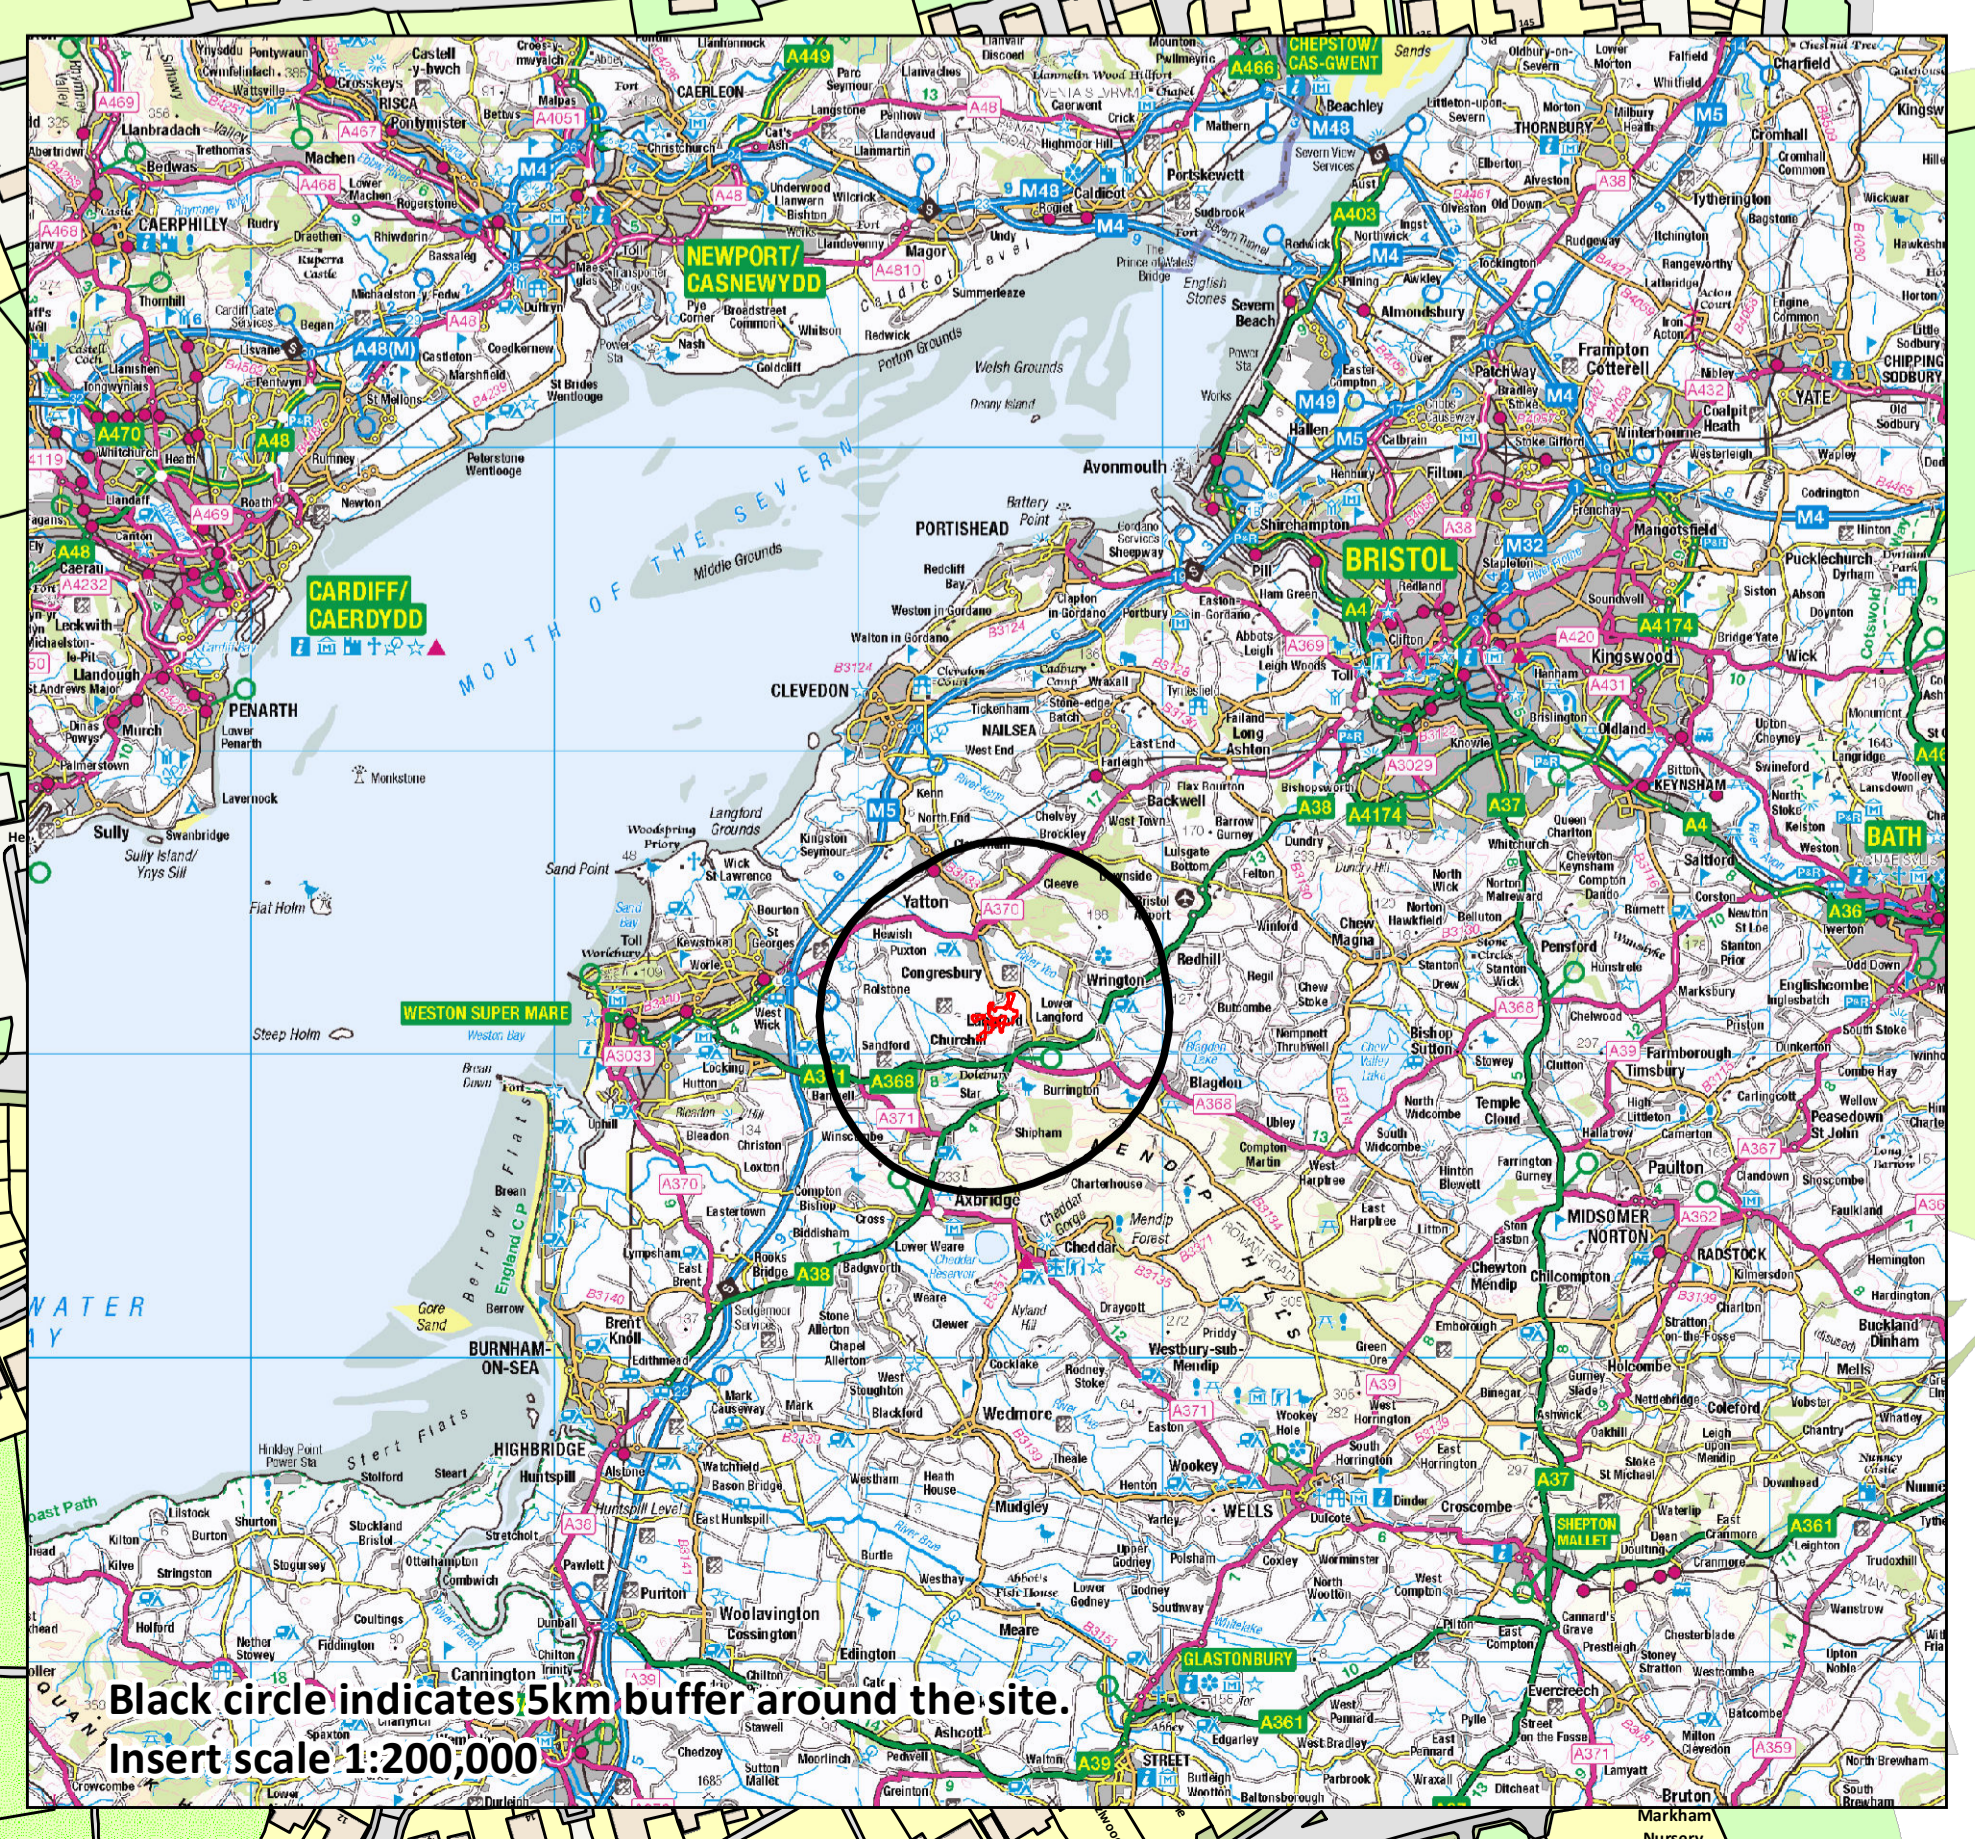

LEGEND

— Site

01	Text added	23/05/2023
02	Colors revised	23/05/2023
03		23/05/2023
Issue:	Issue Details	Date

Client:
JBM
Project:
Honeyhall Solar Farm
Drawing Title:
Site Location Plan
Drawing No: 1120102-ADAS-XX-XX-DR-P-8001
Scale: 1:2,000 at A0
Drawn by: NH
Checked by: DH
Date: 22/05/2023

© Crown copyright and database rights (2023) 01 0000188000
For reference purposes only. No further copies may be made.
ADAS, 128 The Ridgeway, Wellesbourne, Warwick, CV35 9EF
Tel: 01927 550000
© R44 ADAS LTD